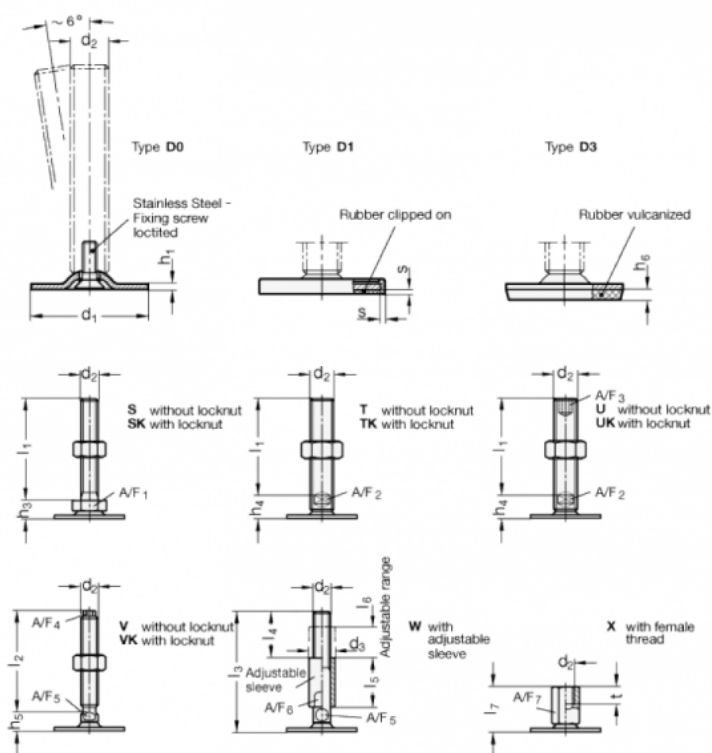

Data Sheet

Article number: 204180M2075D0UK

Description: E+G levelling foot
GN 41-80-M20-75-D0-UK

Note: UK With nut, Hexagon socket at the top, Wrench flat at the bottom

Measures

- A/F2 = 15
- A/F3 = 10
- d1 = 80
- d2 = M20
- h1 = 3
- h4 = 18
- h6 =
- l1 = 75